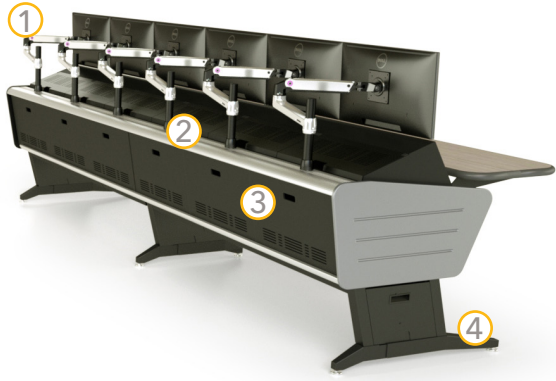

TIME BASE CONSOLES

FITT Stock Finishes

EDGE

Bumper Type A

Bumper Type B

Edgeband

WORKSURFACE | Laminate

Linoleum

SIDE PANEL | 3DL

Laminate

- 1 - Silver monitor arms
- 2 - Clear anodized aluminum
- 3 - Black HDPE doors
- 4 - Black powder coated steel

TIME BASE CONSOLES

FITT Premium Finishes

EDGE

WORKSURFACE | Solid Surface

Phenolic

Anti-Fingerprint Laminate

SIDE PANEL | 3DL

ACCESS PANEL | HDPE

- 1 - Black, white, or silver monitor arms
- 2 - White, grey, or black HDPE doors
- 3 - Black anodized aluminum
- 4 - Black powder coated steel