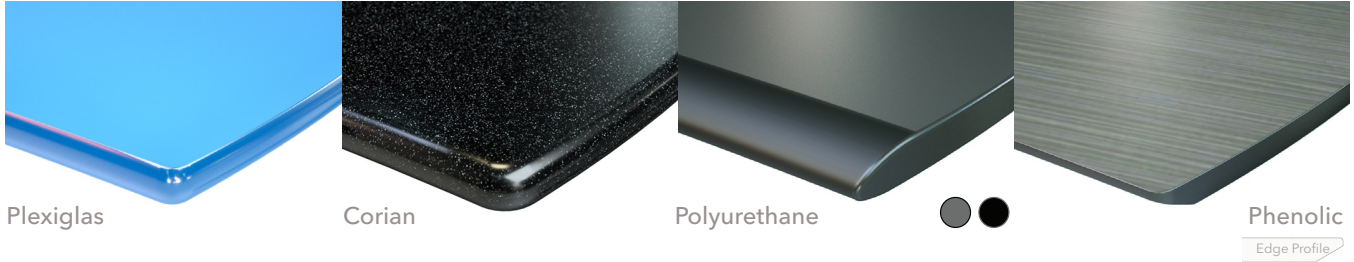

TIME BASE CONSOLES

FITT Stock Finishes

EDGE

Bumper Type A

Bumper Type B

Edgeband

WORKSURFACE | Laminate

Linoleum

SIDE PANEL | 3DL

Laminate

- 1 - Silver monitor arms
- 2 - Clear anodized aluminum
- 3 - Black HDPE doors
- 4 - Black powder coated steel

TIME BASE CONSOLES

FITT Premium Finishes

EDGE

WORKSURFACE | Solid Surface

Phenolic

Anti-Fingerprint Laminate

SIDE PANEL | 3DL

ACCESS PANEL | HDPE

- 1 - Black, white, or silver monitor arms
- 2 - White, grey, or black HDPE doors
- 3 - Black anodized aluminum
- 4 - Black powder coated steel